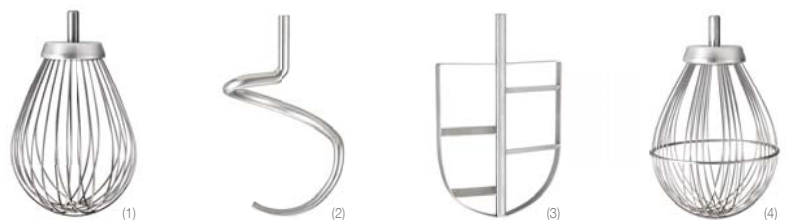

Steno
EVOLUTIONPLANET

30
FOODLINE40

Made in Italy

 www.steno.it

 info@steno.it

FOODLINE³⁰40

PLANETARY MIXER

- Heavy-duty structure with bowl arm support in stove powder-coated steel
- Gear transmission
- All moving parts are mounted on ball bearings, which make the machine steady and silent
- Low energy consumption
- Assisted system for easily raising the safety protection and avoiding accidental falls
- Maximum ease of use of the tools with the safety protection open
- Variable speed
- Tools in stainless steel
- The tools can be easily assembled and disassembled without having to remove the bowl from the working position
- Spiral hook to perfectly knead small and large quantities of product

Made in Italy

Model	PL30F/V	PL40F/V
Width (cm)	68	68
Depth (cm)	73	73
Height (cm)	132	132
Weight (kg)	172	175
Bowl capacity (lt)	30	40
Bowl dimensions (cm)	36x33h	40x36h
Power (kW)	1,65	1,65

- STANDARD**
- Stainless steel bowl
 - Stainless steel 4 mm. wire whisk (1)
 - Stainless steel spiral hook (2)
 - Stainless steel paddle (3)
 - Conveyor for addition of liquids in stainless steel
 - Timer for automatic tool stop